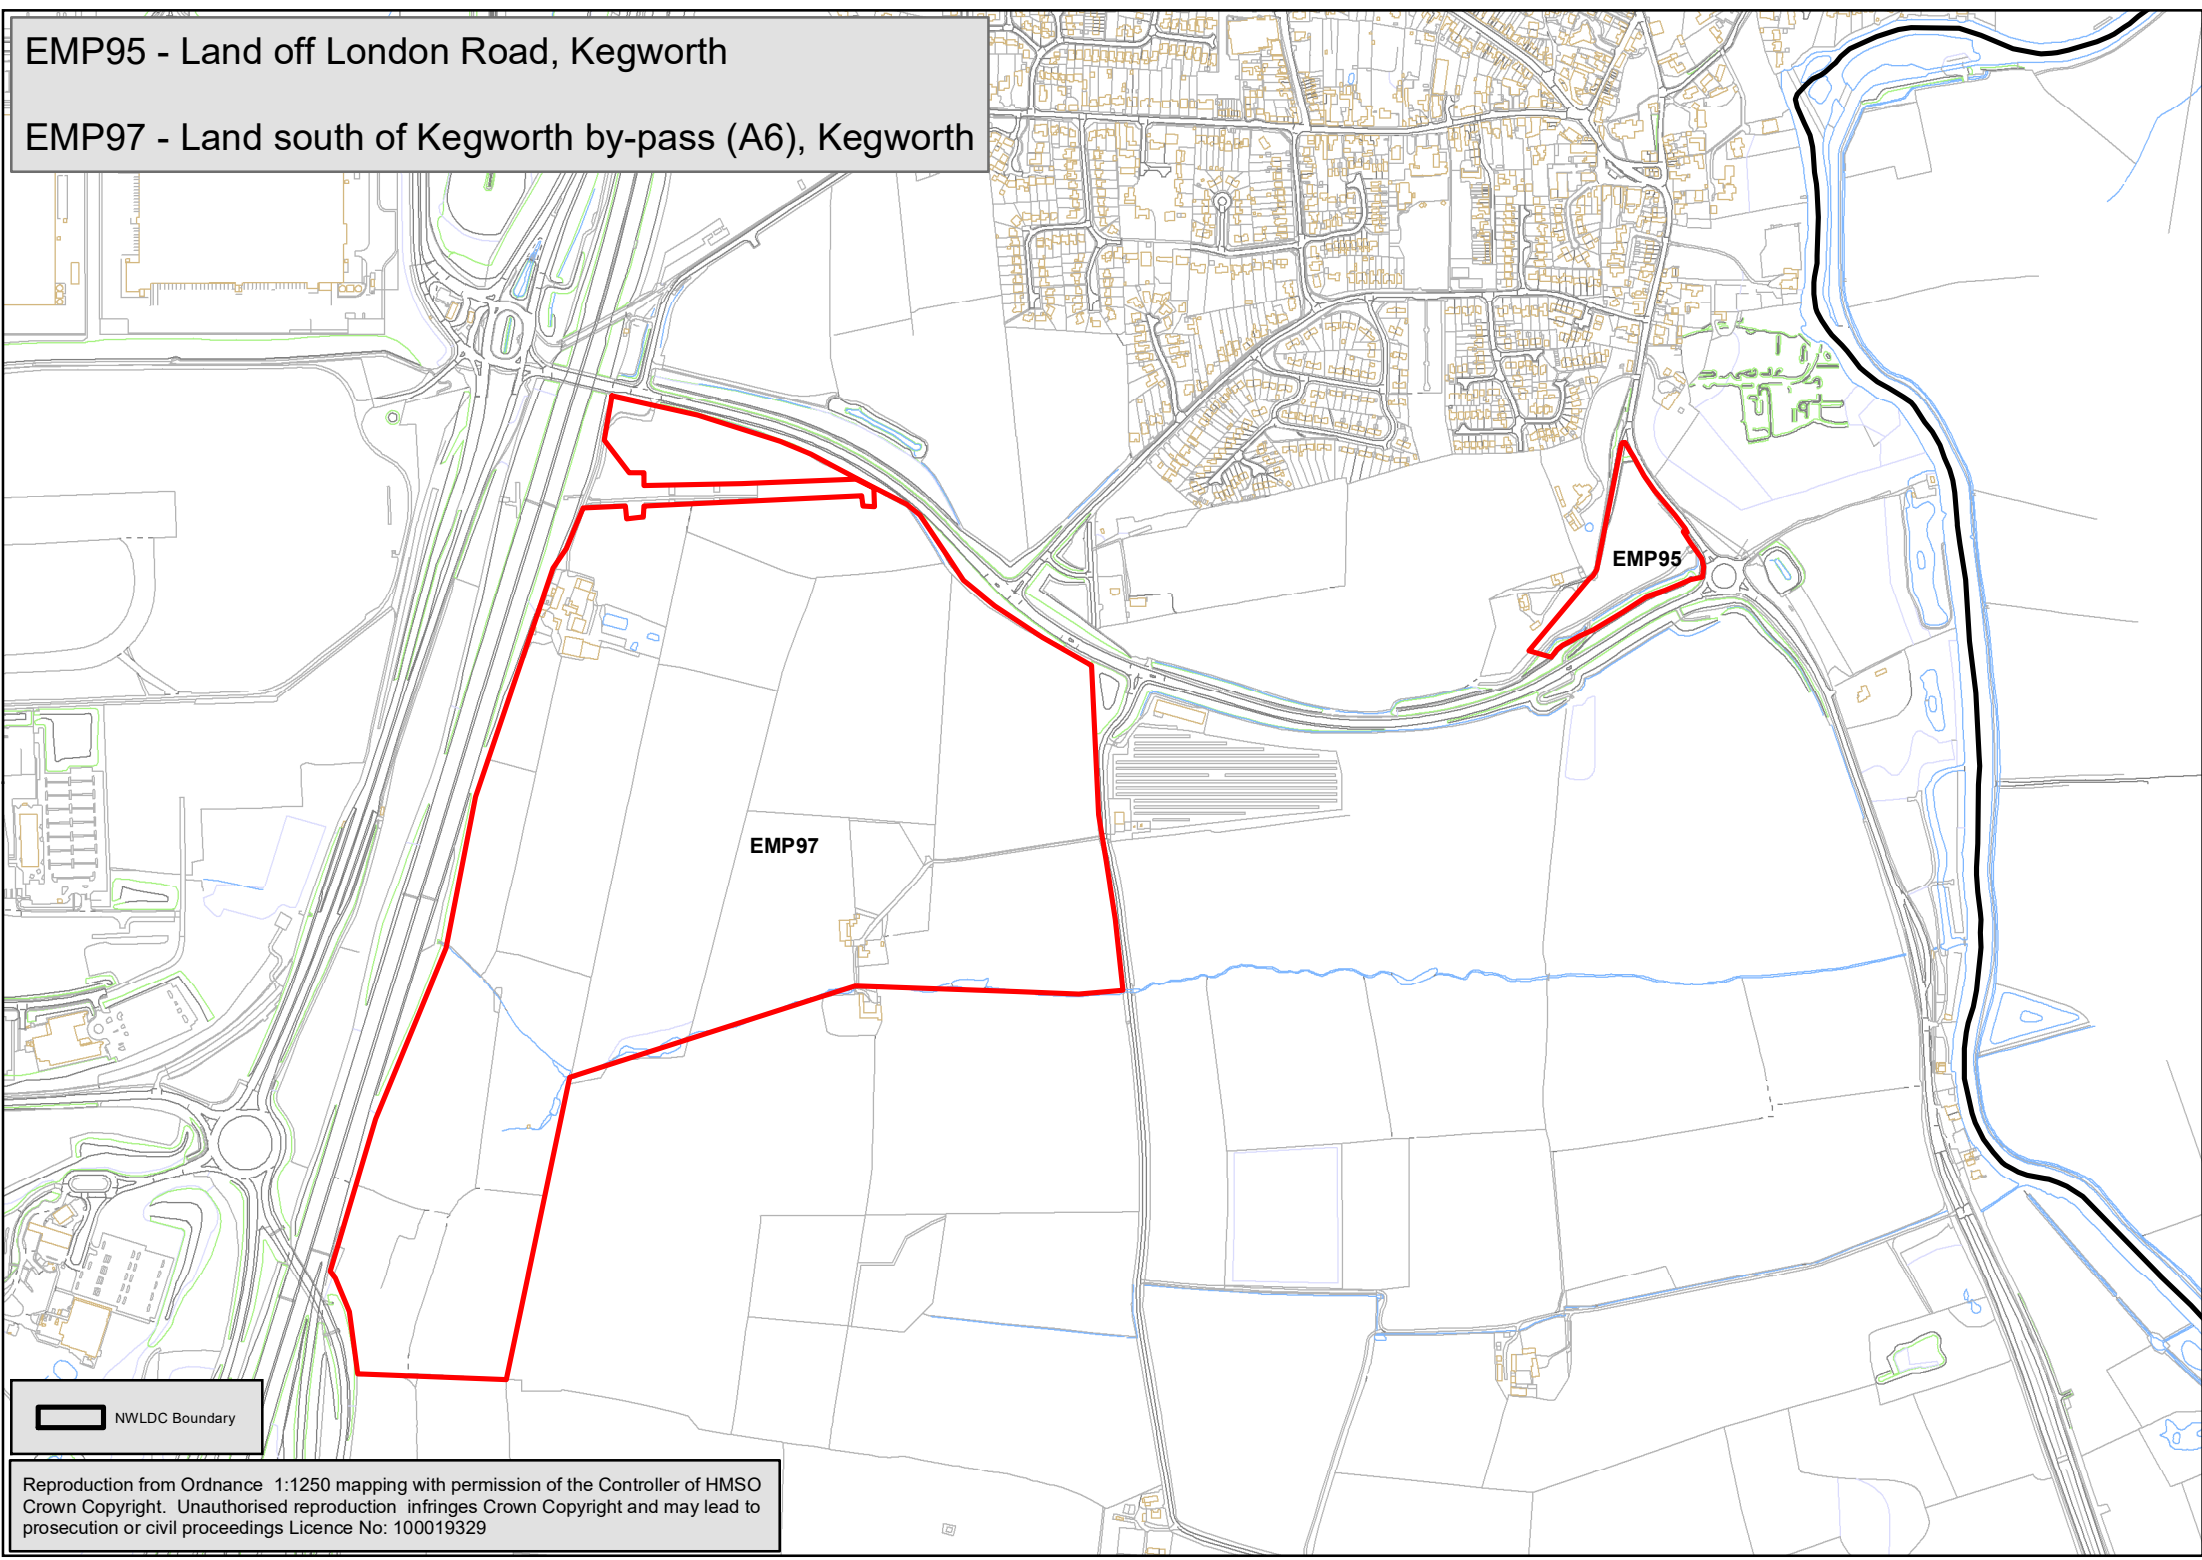

EMP95 - Land off London Road, Kegworth

EMP97 - Land south of Kegworth by-pass (A6), Kegworth

 NWLDC Boundary

Reproduction from Ordnance 1:1250 mapping with permission of the Controller of HMSO
Crown Copyright. Unauthorised reproduction infringes Crown Copyright and may lead to
prosecution or civil proceedings Licence No: 100019329